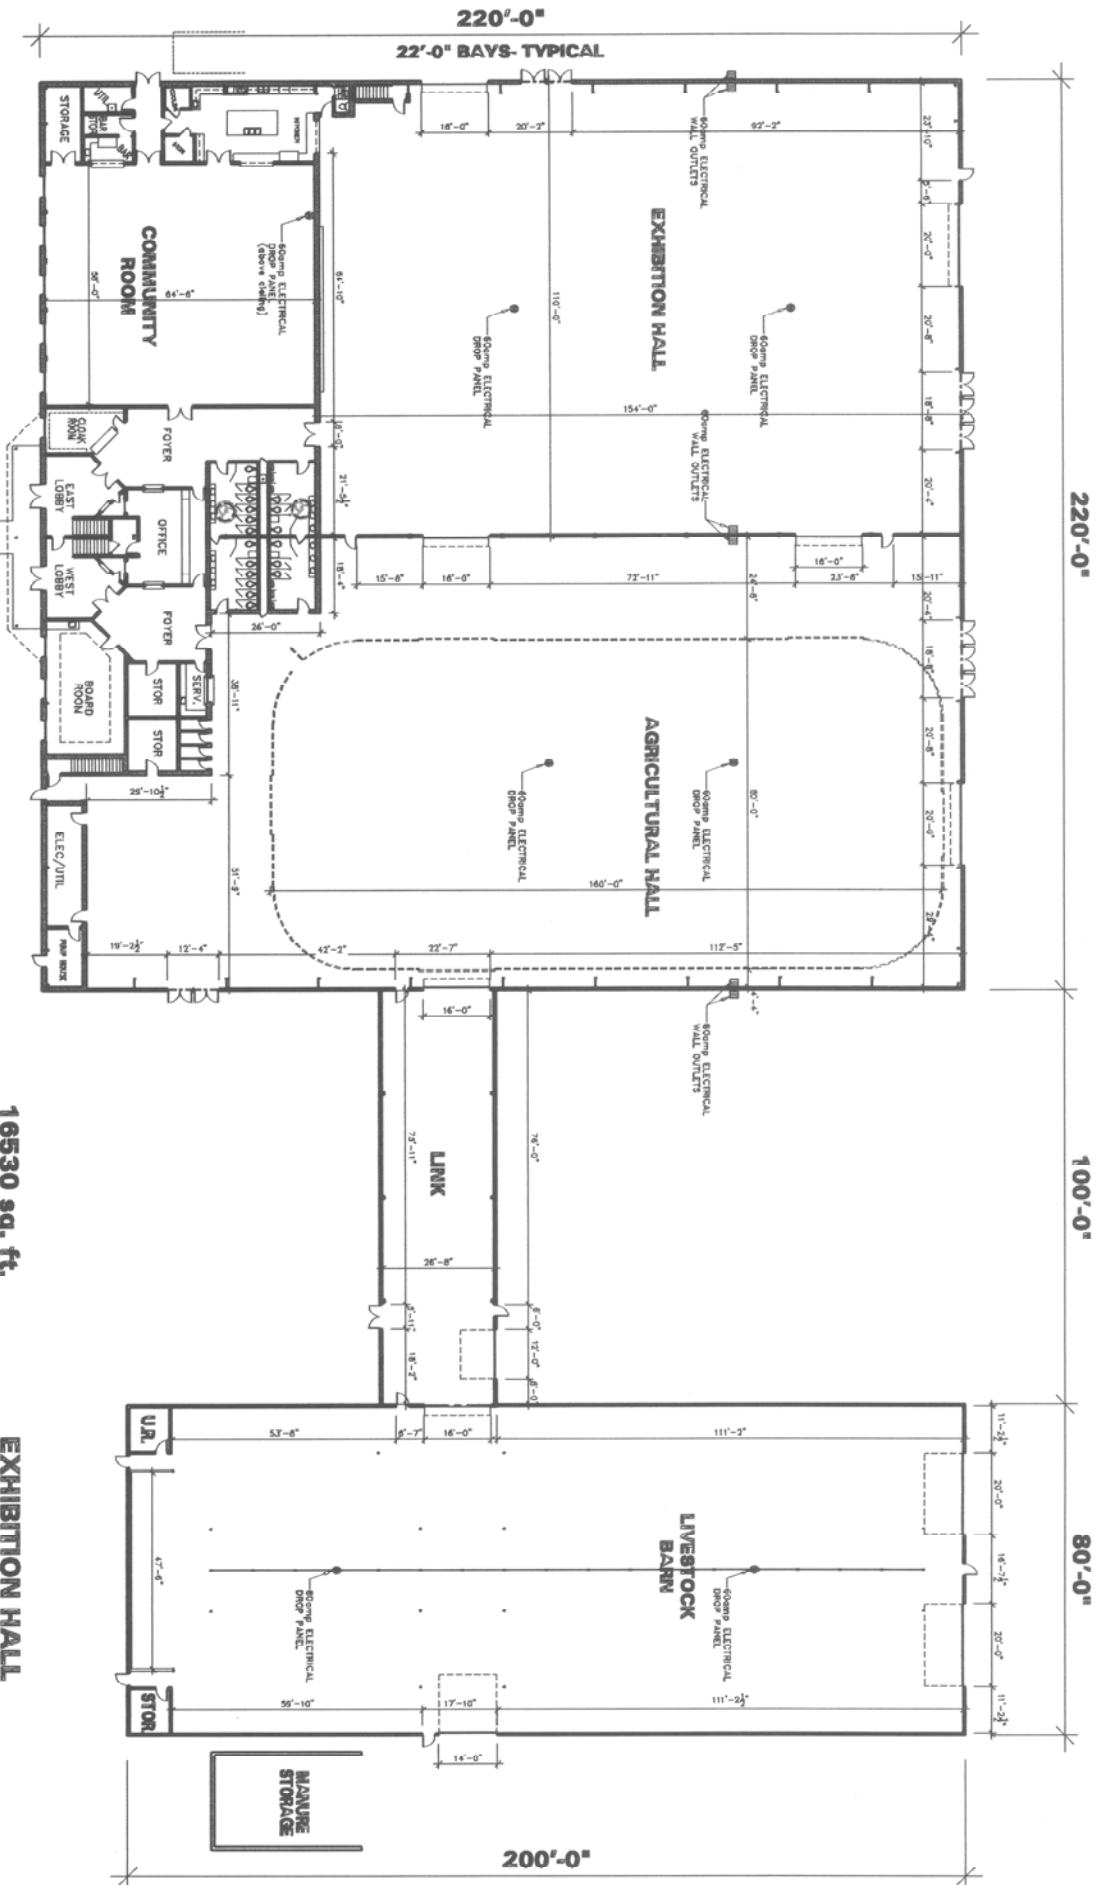

ORANGEBVILLE AGRICULTURAL SOCIETY

- 16530 sq. ft.
- 20560 sq. ft.
- 16000 sq. ft.
- 3760 sq. ft.
- 2800 sq. ft.

- EXHIBITION HALL
- AGRICULTURAL HALL
- LIVESTOCK BARN
- COMMUNITY ROOM
- CONNECTING LINK